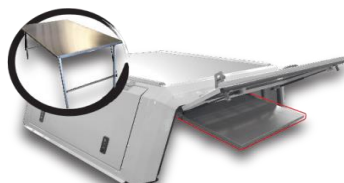

ROOF RAILS
ROOF RAILS ARE SUPPLIED STANDARD
A PERFECT FIT FOR YOUR CANOPY

OPTIONAL EXTRAS:

ANTI-THEFT REAR DOOR MESH

INTERNAL KITCHEN UNIT

FRONT PANEL - CAB SLIDER WINDOW

SIDE DOOR SLIDING WINDOW

ROOF MOUNTED TABLE UNIT